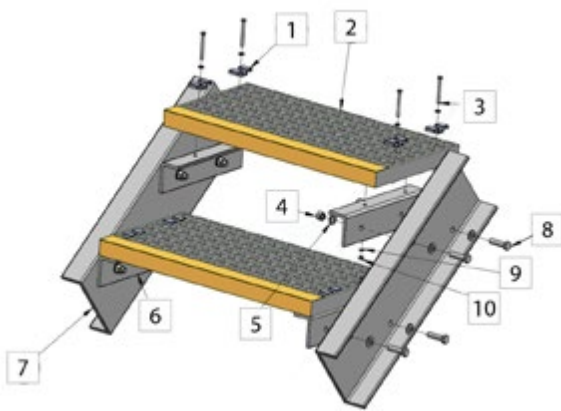

FPR Stair Tread Installation and Cleaning Guide

Assembly information

Grating example: 38 x 38 x38 mm

Contact us for full assembly kit.

Pos.	Description	Material
1	M type fixing clip	SS
2	Stair tread MESH 38 x 38 x H38 mm	FRP
3	Hexagon bolt M6 x 60	SS
4	Hexagon nut M12	SS
5	Flat washer diameter 12	SS
6	Support angle L75 x 50 x 8 mm	FRP
7	Stringer C 200 x 60 x 10 (alternative 150 x 45 x 8)	FRP
8	Hexagon bolt M12 x 45	SS
9	Flat washer diameter 6	SS
10	Hexagon nut M6	SS