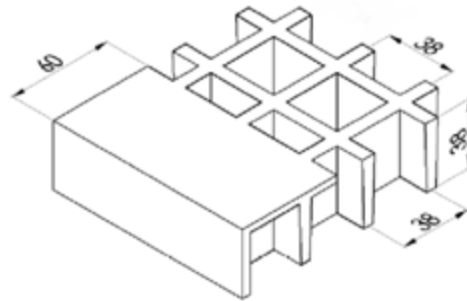

FPR Stair Tread Installation and Cleaning Guide

Assembly information

Grating example: 38 x 38 x38 mm

Contact us for full assembly kit.

Pos.	Description	Material
1	M type fixing clip	SS
2	Stair tread MESH 38 x 38 x H38 mm	FRP
3	Hexagon bolt M6 x 60	SS
4	Hexagon nut M12	SS
5	Flat washer diameter 12	SS
6	Support angle L75 x 50 x 8 mm	FRP
7	Stringer C 200 x 60 x 10 (alternative 150 x 45 x 8)	FRP
8	Hexagon bolt M12 x 45	SS
9	Flat washer diameter 6	SS
10	Hexagon nut M6	SS